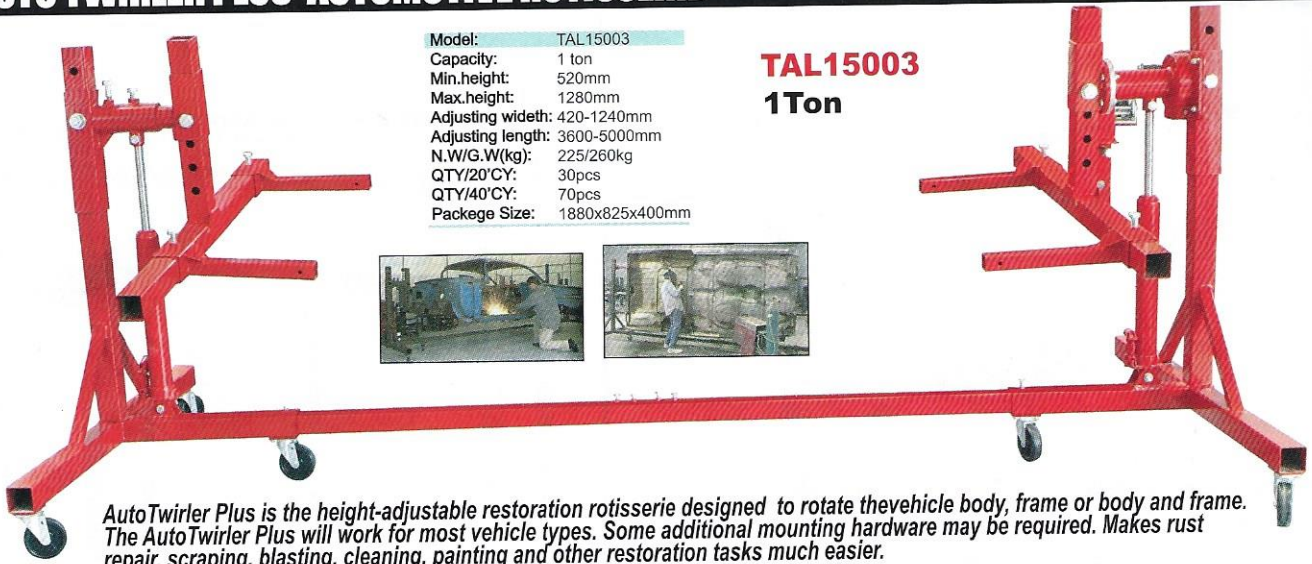

AUTO TWIRLER PLUS AUTOMOTIVE ROTISSERIE

Model: TAL15003
Capacity: 1 ton
Min.height: 520mm
Max.height: 1280mm
Adjusting width: 420-1240mm
Adjusting length: 3600-5000mm
N.W/G.W(kg): 225/260kg
QTY/20'CY: 30pcs
QTY/40'CY: 70pcs
Package Size: 1880x825x400mm

TAL15003
1Ton

AutoTwirler Plus is the height-adjustable restoration rotisserie designed to rotate the vehicle body, frame or body and frame. The AutoTwirler Plus will work for most vehicle types. Some additional mounting hardware may be required. Makes rust repair, scraping, blasting, cleaning, painting and other restoration tasks much easier.

DUELLY DOLLY

Model: TXJ1500
Exterior Size: 1410x580x215mm
N.W./G.W.: 44/48kg
Product Parameter: Min.Short 1695x1250x780mm
 Max.Length 2535x2250x780mm

NEW

TXJ1500

TRUCK BED HANDLE

Model: TRJ0050
Exterior Size: 810X710X180mm
N.W./G.W.: 13.1/17.6kg
Product Parameter: whole size 1140x1113x386mm

Model: TXJ0500
Exterior Size: 1580x240x170mm
N.W./G.W.: 25/29.3kg
Product Parameter: 1520x1001x868mm

WWW.TONGRUNJACKS.COM

AUTOMOTIVE ROTISSERIE

BIG REPAIR